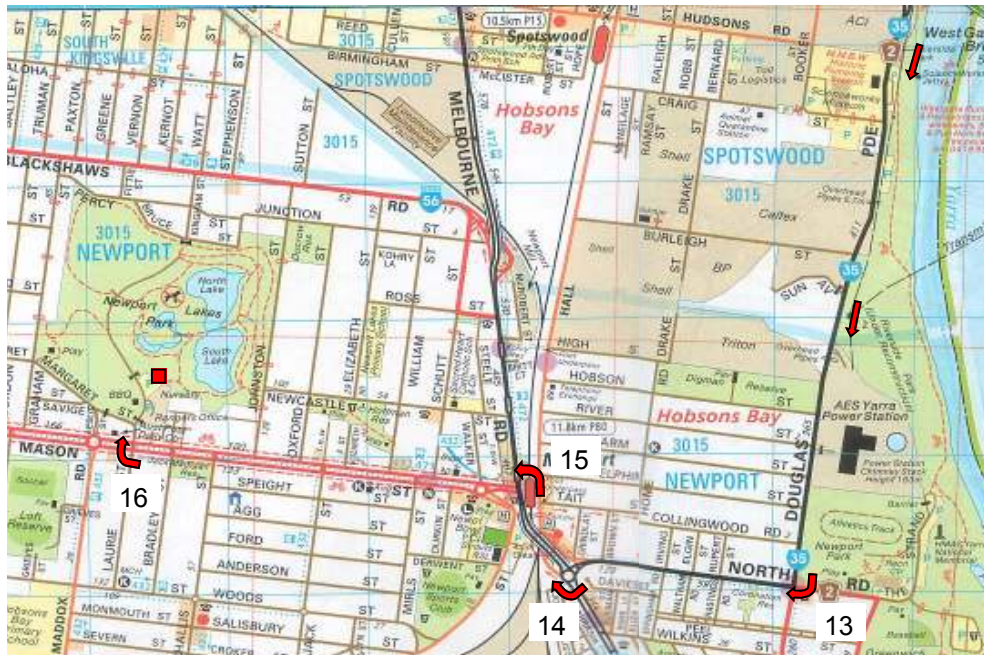

# Club Run 7th November 2010 Newport Lake

En route contact

1. Arrive Club Rooms **9.15am** for a **9.45am** departure, turn **left** into Jolimont Road.
2. Turn **right** into Springvale Road.
3. Turn **left** into Canterbury Road, cross Burke Road into Rathmines Road.
4. Turn **right** into Auburn Road.
5. Turn **left** into Barkers Road, becomes Victoria Street.
6. Turn **left** into Latrobe Street.
7. Turn **right** into William Street.
8. Turn **left** into Dudley Street.
9. Turn **right** into Footscray Road (Docklands Highway).
10. Turn **left** into Docklands Highway (Whitehall Street).
11. Turn **right** into Francis Street.
12. Turn **left** into Hyde Street becomes Douglas Parade.
13. Turn **right** into North Road at traffic lights.
14. Turn **right** at roundabout into Melbourne Road. Cross railway line.
15. Turn **right** at traffic lights into Mason Street.
16. At yellow sign on right, turn **right** into Margaret Street. Park in Lake Carpark.