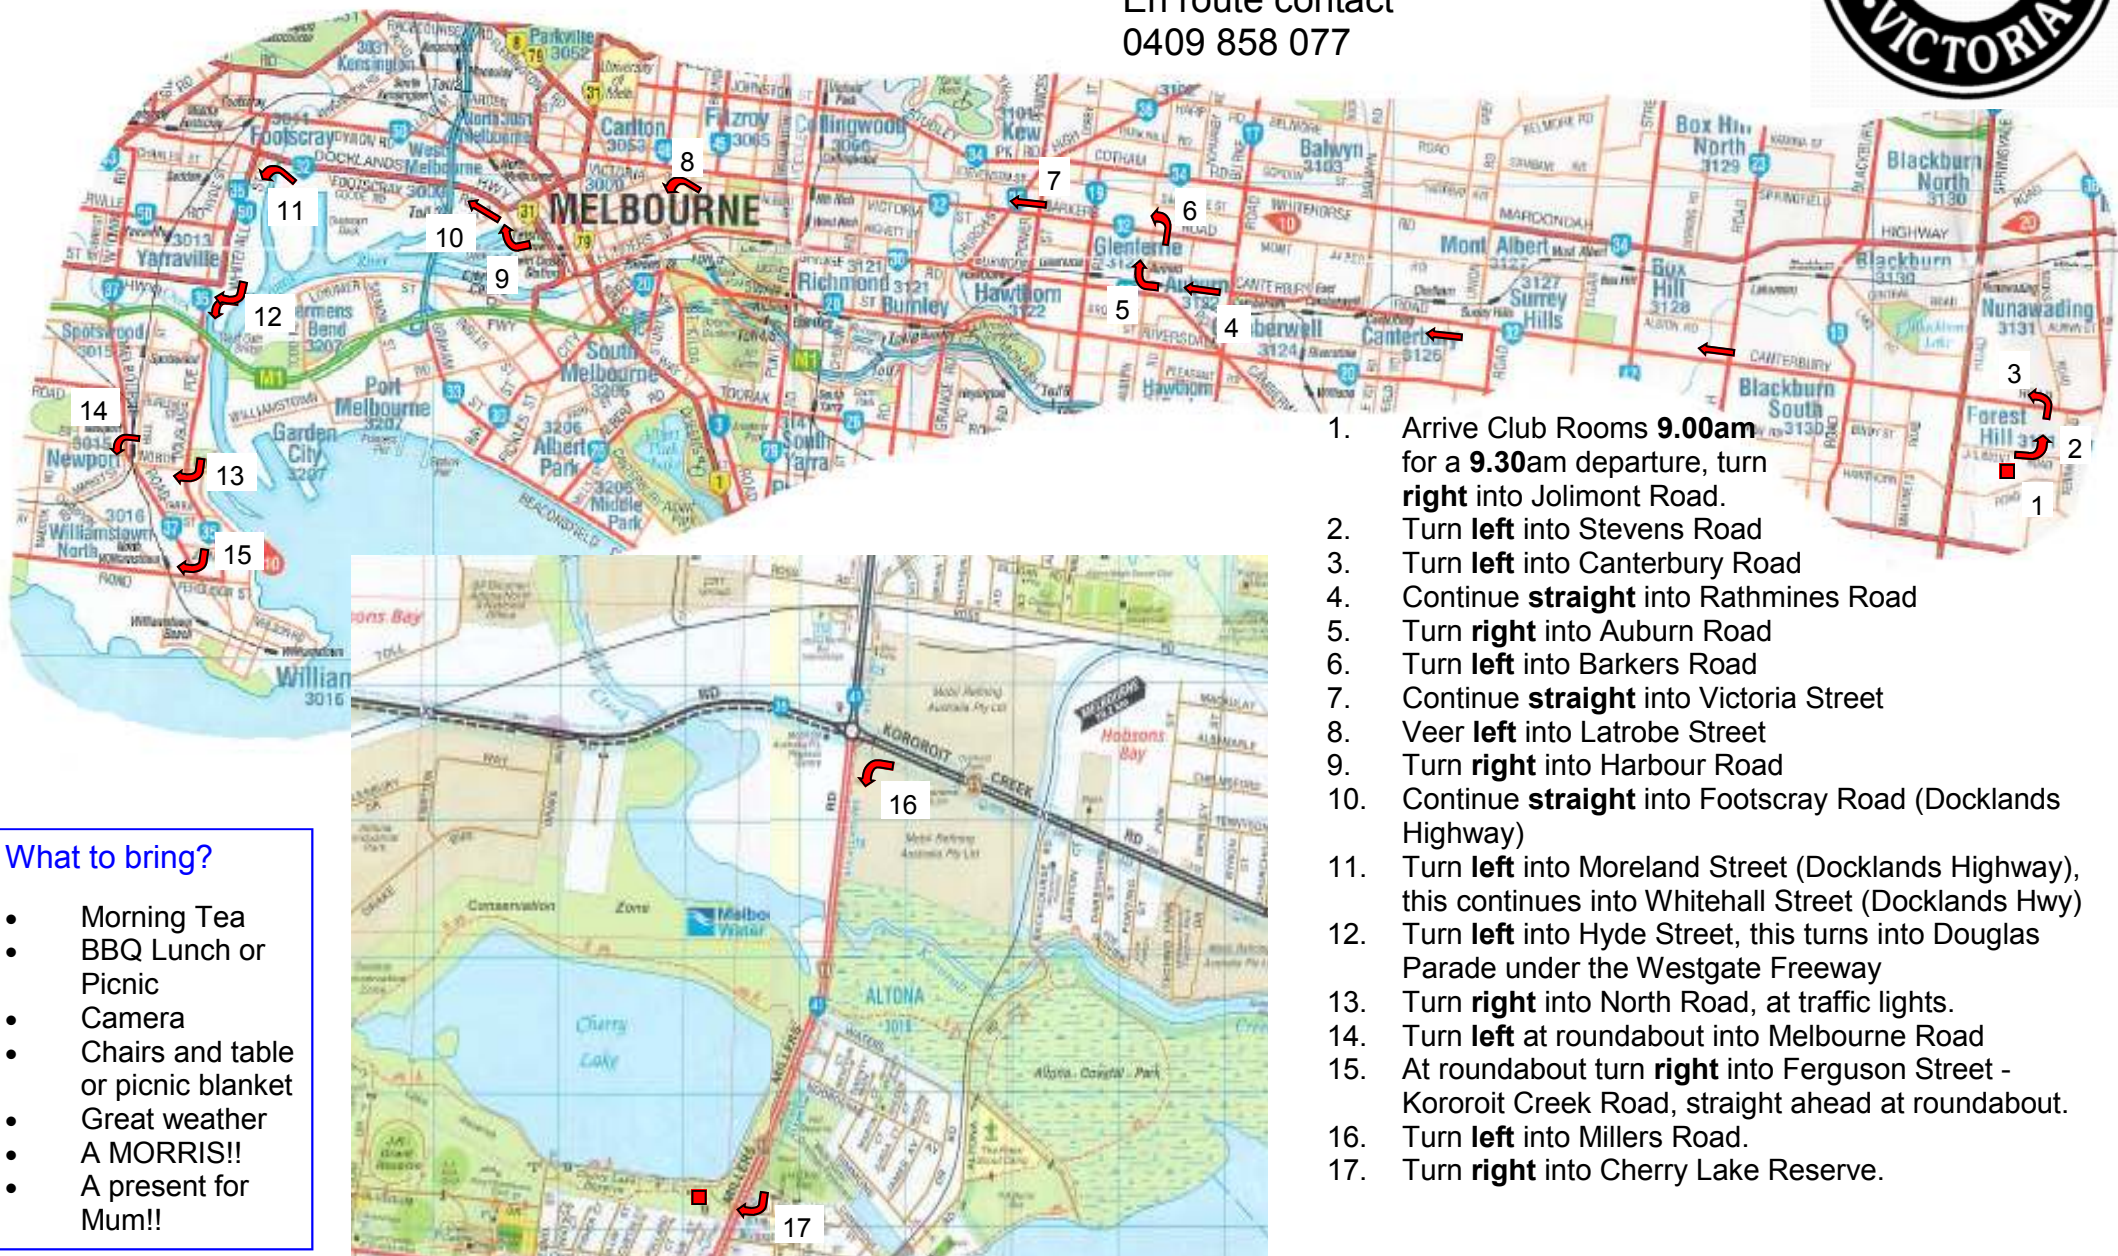

Club Run 8th May 2011

Cherry Lake

En route contact
0409 858 077

1. Arrive Club Rooms **9.00am** for a **9.30am** departure, turn **right** into Jolimont Road.
2. Turn **left** into Stevens Road
3. Turn **left** into Canterbury Road
4. Continue **straight** into Rathmines Road
5. Turn **right** into Auburn Road
6. Turn **left** into Barkers Road
7. Continue **straight** into Victoria Street
8. Veer **left** into Latrobe Street
9. Turn **right** into Harbour Road
10. Continue **straight** into Footscray Road (Docklands Highway)
11. Turn **left** into Moreland Street (Docklands Highway), this continues into Whitehall Street (Docklands Hwy)
12. Turn **left** into Hyde Street, this turns into Douglas Parade under the Westgate Freeway
13. Turn **right** into North Road, at traffic lights.
14. Turn **left** at roundabout into Melbourne Road
15. At roundabout turn **right** into Ferguson Street - Kororoit Creek Road, straight ahead at roundabout.
16. Turn **left** into Millers Road.
17. Turn **right** into Cherry Lake Reserve.