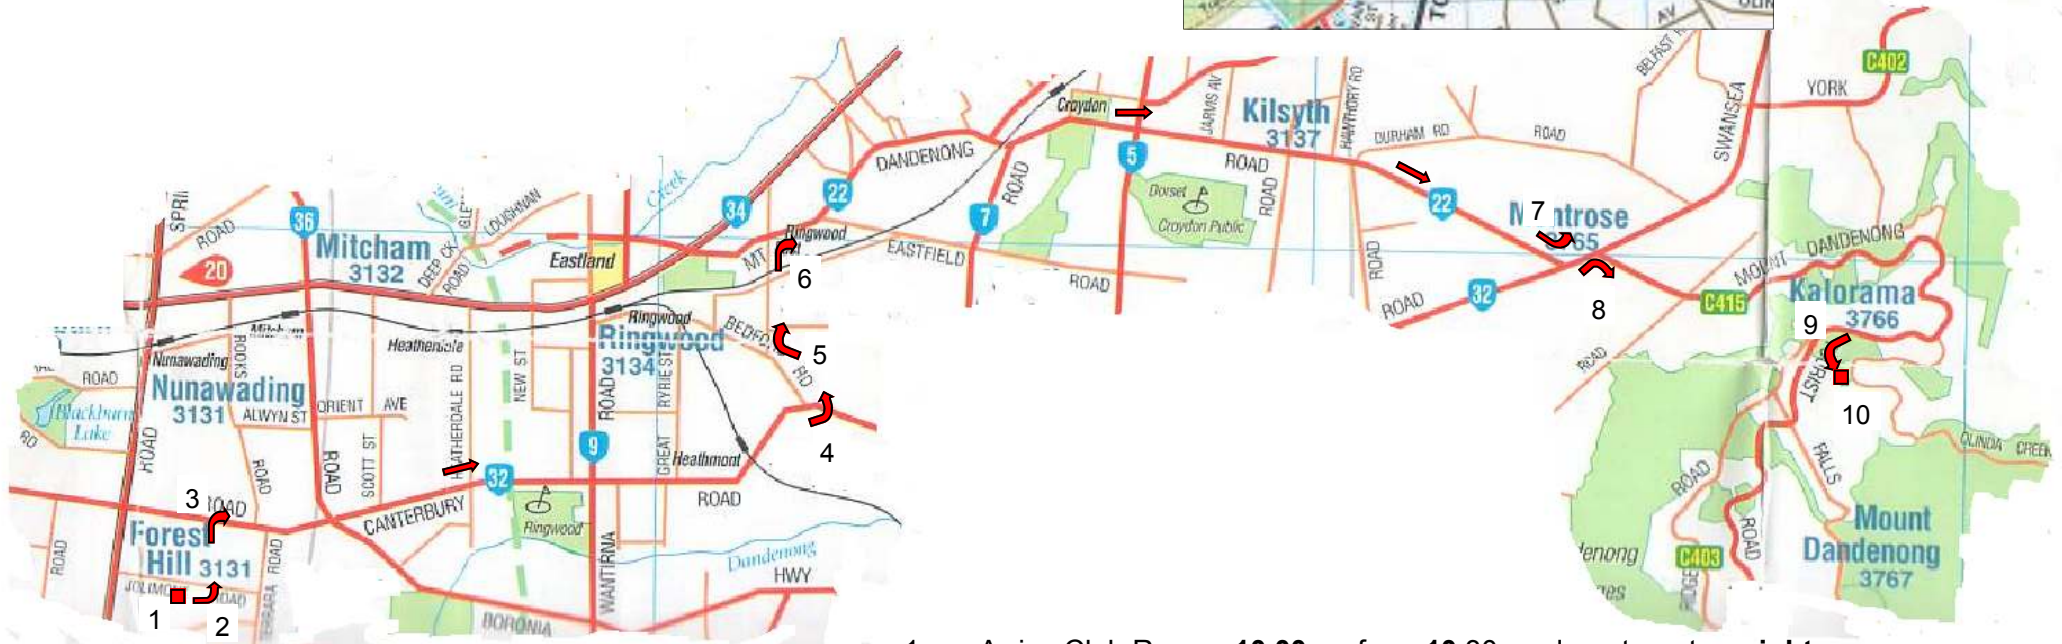

Club Run 17th January 2010

En route contact  
0418 197 152

1. Arrive Club Rooms **10.00am** for a **10.30am** departure, turn **right** into Jolimont Road
2. Turn **left** into Stevens Road
3. Turn **right** into Canterbury Road
4. Turn **left** into Bedford Road
5. Turn **right** into Dublin Road
6. Turn **right** into Mount Dandenong Road
7. Turn **left** into Canterbury—Mount Dandenong Road
8. Turn **right** at roundabout into Mount Dandenong Tourist Road
9. Turn **left** into Barbers Road
10. Turn **left** into Kalorama Park.