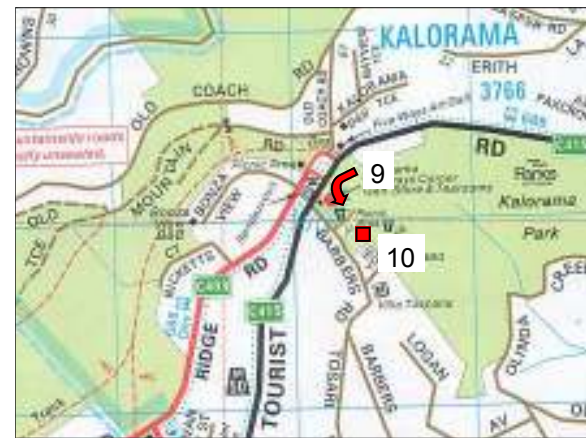

Club Run 17th January 2010

En route contact  
0418 197 152

1. Arrive Club Rooms **10.00am** for a **10.30am** departure, turn **right** into Jolimont Road
2. Turn **left** into Stevens Road
3. Turn **right** into Canterbury Road
4. Turn **left** into Bedford Road
5. Turn **right** into Dublin Road
6. Turn **right** into Mount Dandenong Road
7. Turn **left** into Canterbury—Mount Dandenong Road
8. Turn **right** at roundabout into Mount Dandenong Tourist Road
9. Turn **left** into Barbers Road
10. Turn **left** into Kalorama Park.