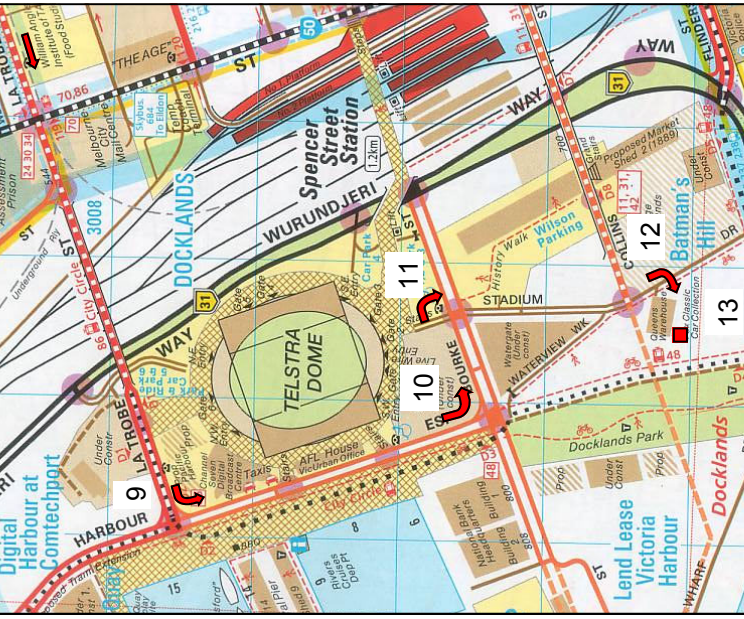

Club Run 10th March 2010

Fox Classic Car Collection

En route contact

0418 197 152

“Suggested Route”

1. Arrive Club Rooms for a **5.30pm** departure, turn **right** into Jolimont Road.
2. Turn **left** into Terrara Road
3. Turn **left** into Canterbury Road
4. Continue **straight** into Rathmines Road
5. Turn **right** into Auburn Road
6. Turn **left** into Barkers Road
7. Continue **straight** into Victoria Street
8. Veer **left** into Latrobe Street
9. Turn **left** into Harbour Road
10. Turn **left** into Bourke Street
11. Turn **right** into Batman's Hill Drive (Stadium Drive)
12. After Collins Street turn **right** into Fox Classic Car Collection. To locate the driveway look for the break in the green bollards along Batman's Hill Drive. It is located next to the Automotive Centre of Excellence.
13. Arrive approx **6.30pm**

Public Transport

TRAM #31 Collins Street or #42 City West End to Docklands

TRAIN take the Collins Street exit from Southern Cross Station