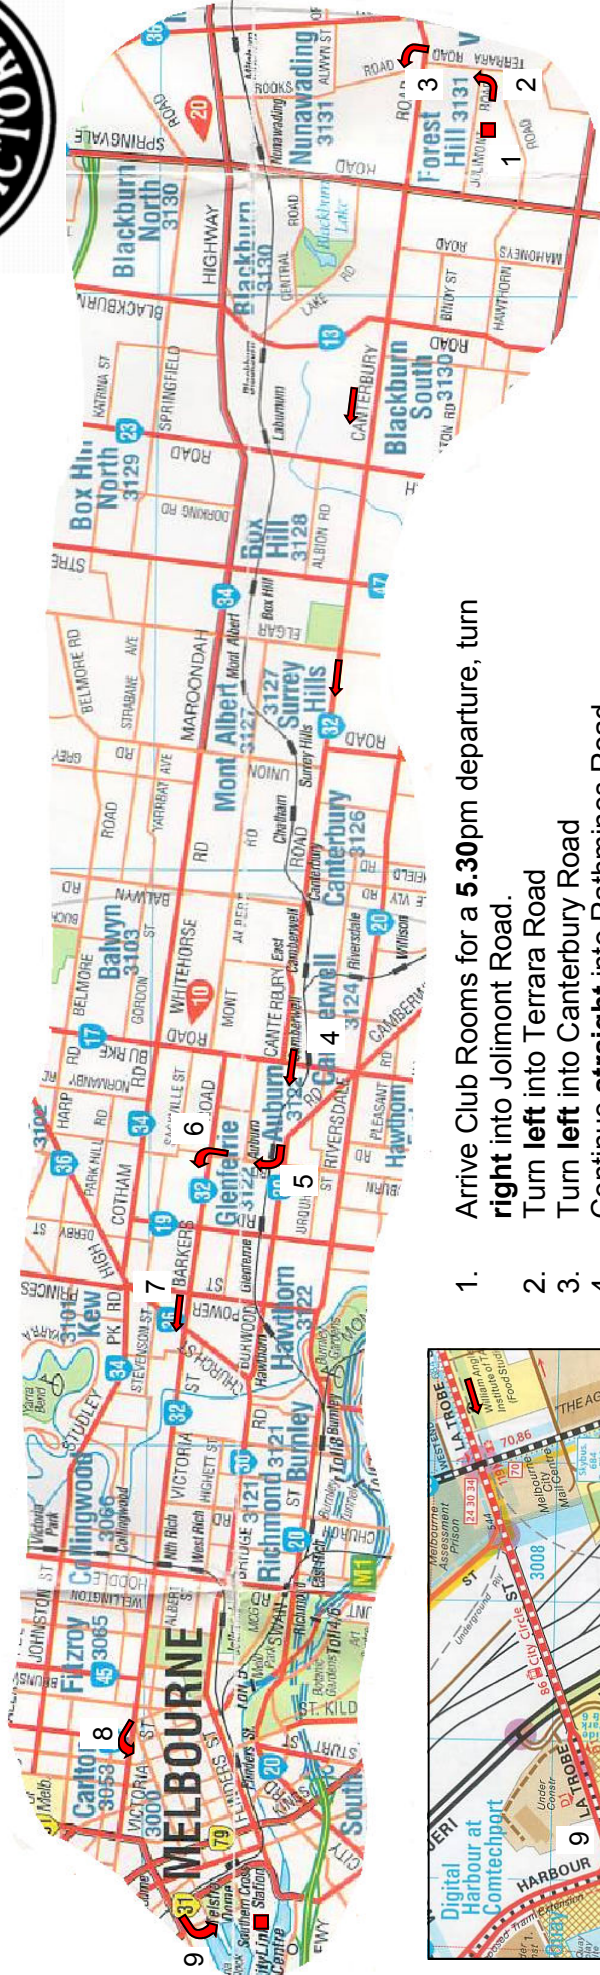

Club Run 10th March 2010

Fox Classic Car Collection

En route contact

0418 197 152

“Suggested Route”

1. Arrive Club Rooms for a **5.30pm** departure, turn **right** into Jolimont Road.
2. Turn **left** into Terrara Road
3. Turn **left** into Canterbury Road
4. Continue **straight** into Rathmines Road
5. Turn **right** into Auburn Road
6. Turn **left** into Barkers Road
7. Continue **straight** into Victoria Street
8. Veer **left** into Latrobe Street
9. Turn **left** into Harbour Road
10. Turn **left** into Bourke Street
11. Turn **right** into Batman's Hill Drive (Stadium Drive)
12. After Collins Street turn **right** into Fox Classic Car Collection. To locate the driveway look for the break in the green bollards along Batman's Hill Drive. It is located next to the Automotive Centre of Excellence.
13. Arrive approx **6.30pm**

Public Transport

TRAM #31 Collins Street or #42 City West End to Docklands

TRAIN take the Collins Street exit from Southern Cross Station